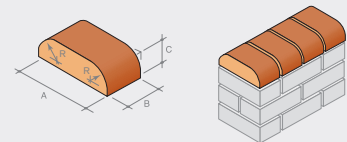

BN.13 Bullnose double header on flat

Type	A	B	C	R
BN.13.1	215	102	65	25
BN.13.2	215	102	65	51