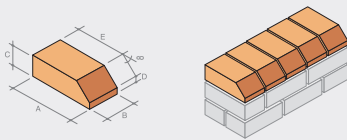

PL.2 Plinth header

Type	A	B	C	D	E	∞
PL.2.1	215	102	65	9	159	45°
PL.2.2	215	102	65	23	173	45°