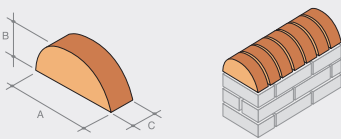

CP.1.2 Half round capping

Type	A	B	C
CP.1.2	215	108	65