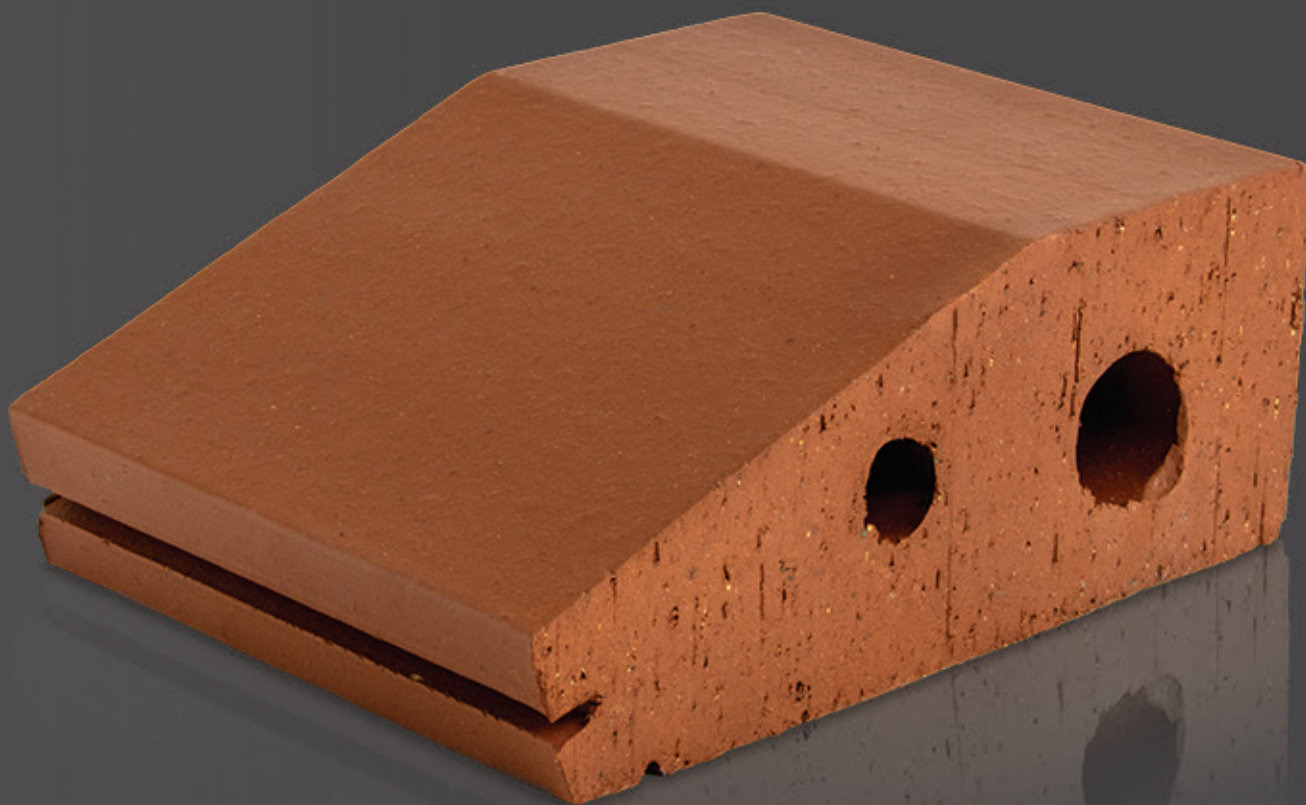

Cill Tile

Creasing Brick

Cill Tile

Creasing brick

Type	A	B	C	D	E	F
Cill Tile	70	170	140	70	24	56

CRADLEY

SPECIAL BRICK

a Forterra brand

Brick Specials

Regular range

CRADLEY

SPECIAL BRICK

a Forterra brand

PL.3 Plinth stretcher

Type	A	B	C	D	E	∞
PL.3.1	215	102	65	9	46	45°
PL.3.2	215	102	65	23	60	45°

BN.2 Double bullnose