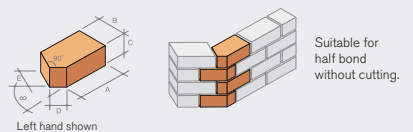

AN.1 Squint

Left or right hand - if surface has textured finish.

Type	A	B	C	D	E	∞
AN.1.1	164	102	65	51	89	30
AN.1.2	164	102	65	51	94	45
AN.1.3	164	102	65	51	117	60